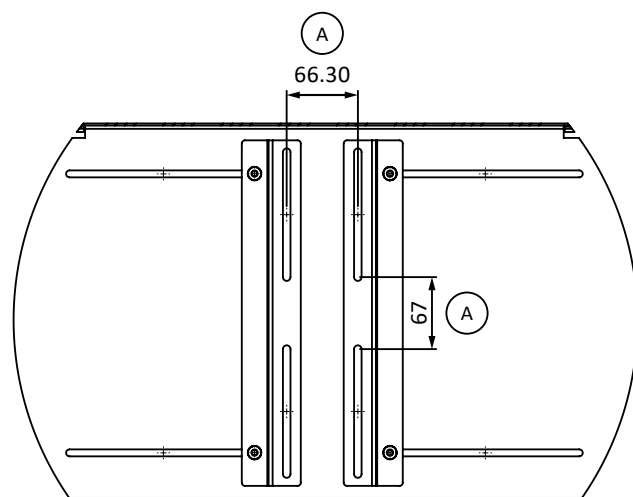

ELD500 PRECISION LEAK DETECTOR TROLLEY

edwardsvacuum.com

Our new trolley is designed to fit various combinations of an ELD500 leak detector with primary vacuum pumps and accessories. The ELD500 can be easily mounted to the boreholes, using the feet-screws of the ELD500 to fix the leak detector to the upper plate of the trolley. An additional drawer gives storage space for small accessories and/or documents. The trolley offers flexible mounting possibilities for primary vacuum pumps with Z-Profiles in the bottom to be fixed to the pump feet. The pump with the Z-Profiles mounted can then be fixed to the trolley. The trolley offers space to mount pumps of sizes up to height=450mm x length=623mm x width=320mm – additional space for the vacuum connections and electric ports needs to be considered. A variable helium bottle holder allows mounting and fixing helium bottles of up to 205mm diameter.

Features and benefits

- Compact
- Minimal footprint
- Fully assembled
- No systemisation required
- Robust construction
- Low cost of ownership

Dimensions

(A) Min Clamping Area

Ordering information

Product description	Order number
ELD500 Trolley	D13550630
Delivery scope	
Cart, Z-Profiles incl. 4 screws/nuts	