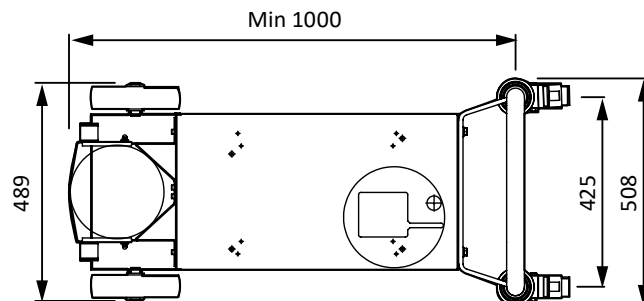

ELD500 PRECISION LEAK DETECTOR TROLLEY

edwardsvacuum.com

Our new trolley is designed to fit various combinations of an ELD500 leak detector with primary vacuum pumps and accessories. The ELD500 can be easily mounted to the boreholes, using the feet-screws of the ELD500 to fix the leak detector to the upper plate of the trolley. An additional drawer gives storage space for small accessories and/or documents. The trolley offers flexible mounting possibilities for primary vacuum pumps with Z-Profiles in the bottom to be fixed to the pump feet. The pump with the Z-Profiles mounted can then be fixed to the trolley. The trolley offers space to mount pumps of sizes up to height=450mm x length=623mm x width=320mm – additional space for the vacuum connections and electric ports needs to be considered. A variable helium bottle holder allows mounting and fixing helium bottles of up to 205mm diameter.

Features and benefits

- Compact
- Minimal footprint
- Fully assembled
- No systemisation required
- Robust construction
- Low cost of ownership

Dimensions

(A) Min Clamping Area

Ordering information

Product description	Order number
ELD500 Trolley	D13550630
Delivery scope	
Cart, Z-Profiles incl. 4 screws/nuts	