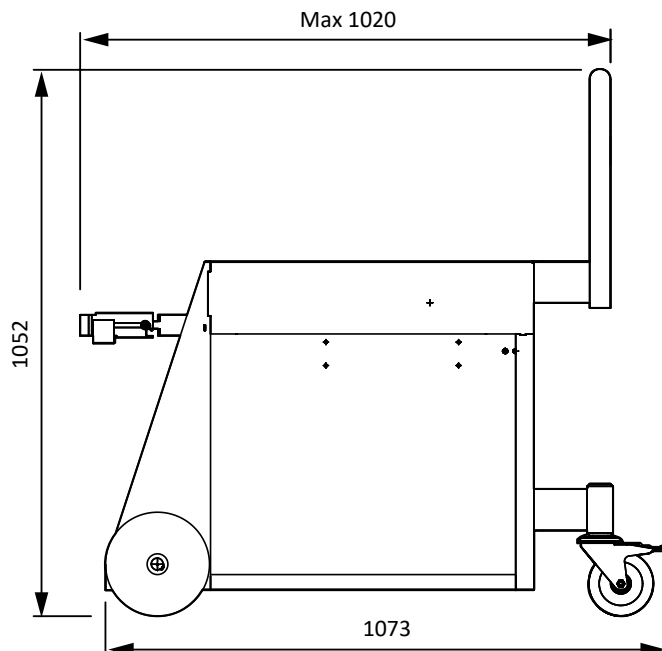

ELD500 PRECISION LEAK DETECTOR TROLLEY

edwardsvacuum.com

Our new trolley is designed to fit various combinations of an ELD500 leak detector with primary vacuum pumps and accessories. The ELD500 can be easily mounted to the boreholes, using the feet-screws of the ELD500 to fix the leak detector to the upper plate of the trolley. An additional drawer gives storage space for small accessories and/or documents. The trolley offers flexible mounting possibilities for primary vacuum pumps with Z-Profiles in the bottom to be fixed to the pump feet. The pump with the Z-Profiles mounted can then be fixed to the trolley. The trolley offers space to mount pumps of sizes up to height=450mm x length=623mm x width=320mm – additional space for the vacuum connections and electric ports needs to be considered. A variable helium bottle holder allows mounting and fixing helium bottles of up to 205mm diameter.

Features and benefits

- Compact
- Minimal footprint
- Fully assembled
- No systemisation required
- Robust construction
- Low cost of ownership

Dimensions

(A) Min Clamping Area

Ordering information

Product description	Order number
ELD500 Trolley	D13550630
Delivery scope	
Cart, Z-Profiles incl. 4 screws/nuts	