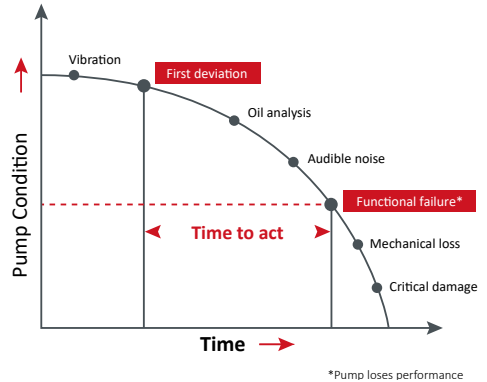

SERVICE SOLUTIONS

HEALTH CHECK PRO SERVICE

edwardsvacuum.com/service

When you rely on exceptional vacuum pump performance for your production processes our Health Check PRO service can help you to prevent unexpected problems and the inconvenience of lost production. Avoiding a pump breakdown will improve your productivity and decrease your total maintenance costs.

BUT WHY WE NEED HEALTH CHECK PRO?

Health Check PRO is a new service to help you avoid the expense and inconvenience of unplanned failures. It will help you to understand the condition of your equipment and focus on potential issues before they occur, in the most cost effective way.

The service report will enable you to compare results between visits and build an accurate picture of how your vacuum pump is performing.

WHAT ARE THE BENEFITS?

- To assure your critical production processes, a regular **Health Check PRO** report can help you identify failures before losing vacuum pump performance.
- Prevent downtime from stressed pumps running in harsh conditions. Routine measurements detect early deterioration.
- Determine service intervals specific to your pump conditions. Vibration measurement analyses will show the current condition of your pump and establish when an intervention is necessary.
- Tailor and schedule services exactly to a pumps need. Health Check PRO, can provide vital information on a pumps condition especially after periods low activity.