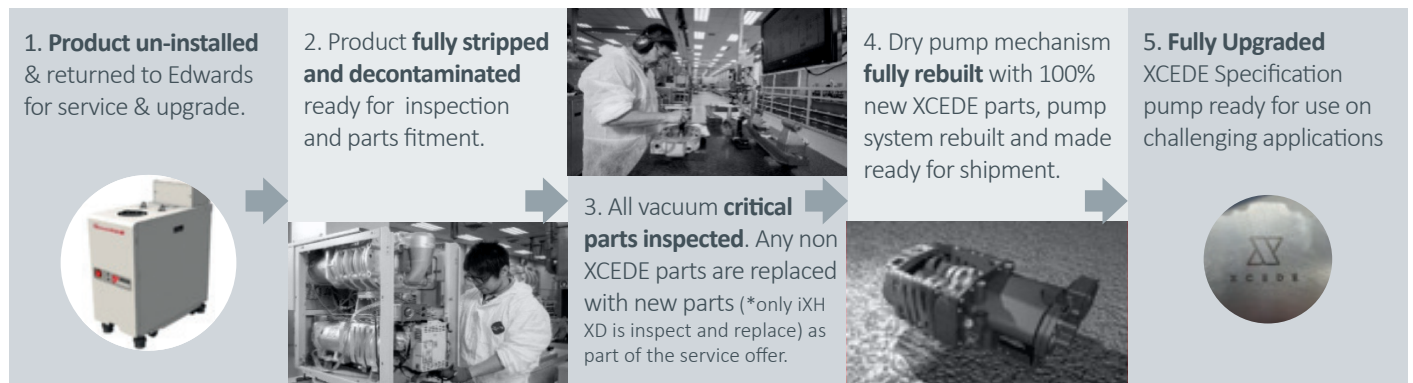

XCEDE Upgrade Options

XCEDE uses a complex combination of surface treatment and precision engineering to reduce the chemical and mechanical wear within the pump mechanism. It represents the next evolution in enhanced durability for Edwards' **iH**, **iXH** and **iXM** pump families.

XCEDE Scope of Work

Pump	XCEDE Parts	Non XCEDE Parts (Dry Pump Cartridge)
iH XD	100% Replacement	100% Replacement
iXH XD	100% Replacement	Inspect -> Replace
iXM XD	100% Replacement of Shaft and Rotor (2 parts)	100% Replacement of Inlet/Exhaust Stators (2 parts)
iXM XD+	100% Replacement (4 parts)	n/a

Process for XCEDE Upgrade

Edwards Service Warranty

All XCEDE protected parts come with an Edwards 12 Months standard warranty.

GLOBAL CONTACTS

Publication Number: 03-21, Issue A
© Edwards Limited 2021. All rights reserved Edwards and the Edwards logo are trademarks of Edwards Limited.

Whilst we make every effort to ensure that we accurately describe our products and services, we give no guarantee as to the accuracy or completeness of any information provided in this 3603 013101, Issue A

Edwards Ltd, registered in England and Wales
No.6124750, registered office: Innovation Drive,
Burgess Hill, West Sussex, RH159TW, UK

EMEA
UK +44 (0) 1444 253 000
(local rate) 0845 921 2223
Belgium +32 2 300 0730
France +33 1 4121 1256
Germany 0800 000 1456
Italy + 39 02 48 4471
Israel + 972 8 681 0633

ASIA PACIFIC
China +86 400 111 9618
India +91 20 4075 2222
Japan +81 47 458 8836
Korea +82 31 716 7070
Singapore +65 6546 8408
Taiwan +886 3758 1000

AMERICAS
USA +1 800 848 9800
Brazil +55 11 3952 5000